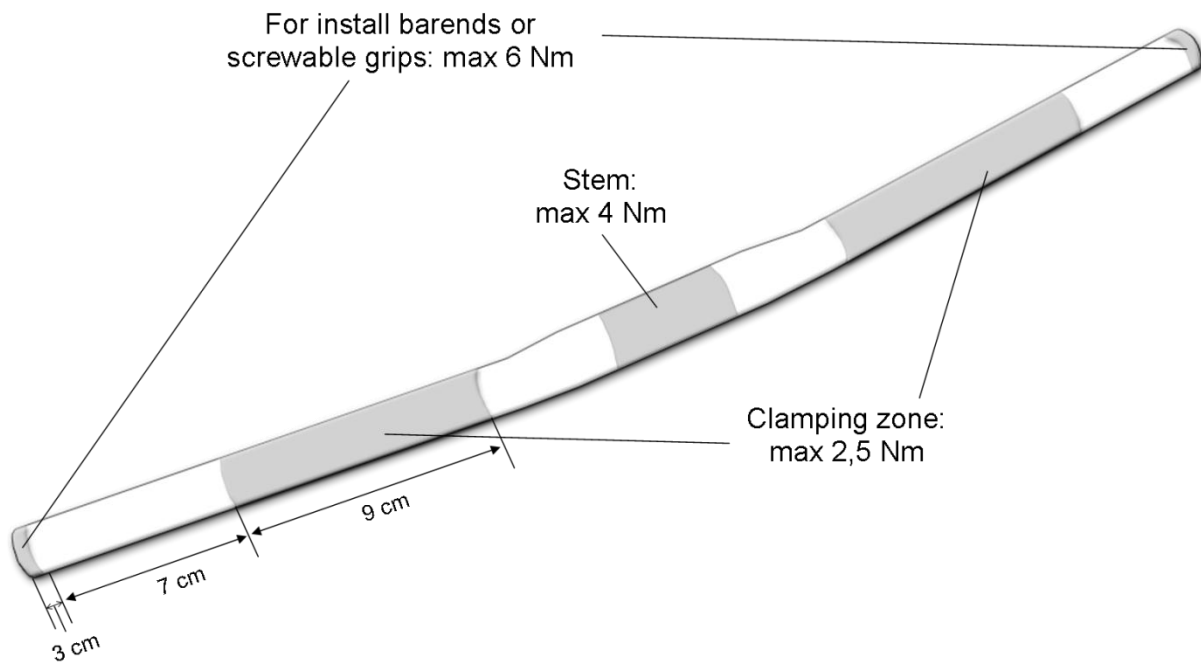

Mcfk - carbon par excellence

Warranty:

Starting from the purchase date with two year warranty on our mountain bike handlebars. Warranty claims can be claimed only against of a copy dealer invoice .

The guarantee covers material and manufacturing defects, not damage caused by:

- Process related wear
- Improper use
- Incorrect installation

The company Mcfk liable under this warranty not for indirect accidental damages, indirect damages and consequential damages.

The satisfaction of our customers is very important! Therefore, we handle problems with our products, even outside of warranty period, usually very accommodating. Please send only clean parts and please attach a short cover letter (including contact information) and a copy of the invoice of the consignment.

Mcfk • Hohmannstr. 7 • D-04129 Leipzig Tel. 0341/ 60 22 062 Mobil 0152/ 085 77 848

E-Mail: info@mcfk.de Internet: www.mcfk.de